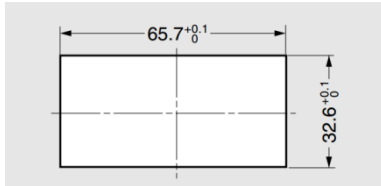

GAT-70 Recessed Pull

Features

- Easy snap-in installation

Cut Out Dimensions

Part No.	Material	Colour	Panel Thickness t
GAT-70-I	ABS	Ivory	0.8
GAT-70-BR		Brown	
GAT-70-B		Black	
GAT-70-12I		Ivory	1.2
GAT-70-12BR		Brown	
GAT-70-12B		Black	
GAT-70-16I		Ivory	1.6
GAT-70-16BR		Brown	
GAT-70-16B		Black	