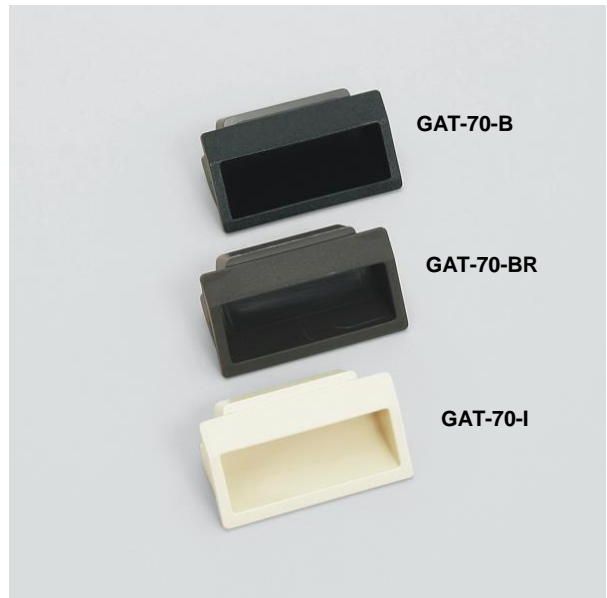

GAT-70 Recessed Pull

Features

- Easy snap-in installation

Cut Out Dimensions

Part No.	Material	Colour	Panel Thickness t
GAT-70-I	ABS	Ivory	0.8
GAT-70-BR		Brown	
GAT-70-B		Black	
GAT-70-12I		Ivory	1.2
GAT-70-12BR		Brown	
GAT-70-12B		Black	
GAT-70-16I		Ivory	1.6
GAT-70-16BR		Brown	
GAT-70-16B		Black	