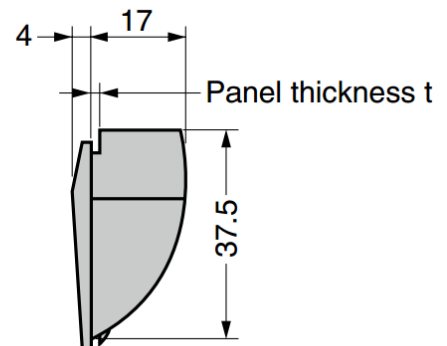

GAT-70 Recessed Pull

Features

- Easy snap-in installation

Cut Out Dimensions

Part No.	Material	Colour	Panel Thickness t
GAT-70-I	ABS	Ivory	0.8
GAT-70-BR		Brown	
GAT-70-B		Black	
GAT-70-12I		Ivory	1.2
GAT-70-12BR		Brown	
GAT-70-12B		Black	
GAT-70-16I		Ivory	1.6
GAT-70-16BR		Brown	
GAT-70-16B		Black	