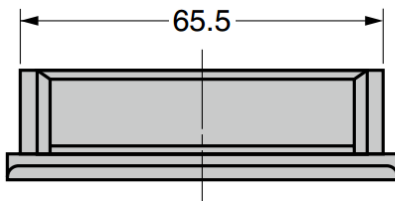

GAT-70 Recessed Pull

Features

- Easy snap-in installation

Cut Out Dimensions

Part No.	Material	Colour	Panel Thickness t
GAT-70-I	ABS	Ivory	0.8
GAT-70-BR		Brown	
GAT-70-B		Black	
GAT-70-12I		Ivory	1.2
GAT-70-12BR		Brown	
GAT-70-12B		Black	
GAT-70-16I		Ivory	1.6
GAT-70-16BR		Brown	
GAT-70-16B		Black	