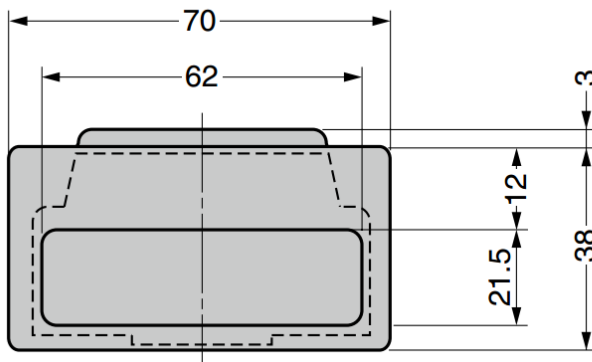

GAT-70 Recessed Pull

Features

- Easy snap-in installation

Cut Out Dimensions

Part No.	Material	Colour	Panel Thickness t
GAT-70-I	ABS	Ivory	0.8
GAT-70-BR		Brown	
GAT-70-B		Black	
GAT-70-12I		Ivory	1.2
GAT-70-12BR		Brown	
GAT-70-12B		Black	
GAT-70-16I		Ivory	1.6
GAT-70-16BR		Brown	
GAT-70-16B		Black	